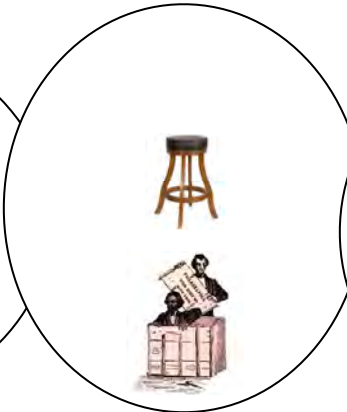

Hanging Stained Glass Window: BDSMN (PA)

Wooden Pew: BDSMN (PA)

Barber Chair: BDSMN (PA)

Stool: BDSMN (PA)

1950s Era Rolling Chair: Dar He (PV)

Wooden Crate: One Noble Journey (PA)

Rear/Front Projection Screen: All Productions (PV)

Single Step Unit/Choral Riser: All Productions (PV)

Stage Plot Page 1

Provided by Venue (PV)

Provided by Artist (PA)

Area Rug w/ Trunk, and Chairs: FOF (PA)

Bench: Jackie Robinson (PA)

1950s Era Bus Seat: Tired Souls (PA)

Wooden Desk: Brown V. Board (PA)

Rear/Front Projection Screen: All Productions (PV)

Single Step Unit/Choral Riser: All Productions (PV)

6-8 Wooden Cubes: Breach Of Peace (PA)

Stage Plot Page 2 Props
Provided by Venue (PV)
Provided by Artist (PA)